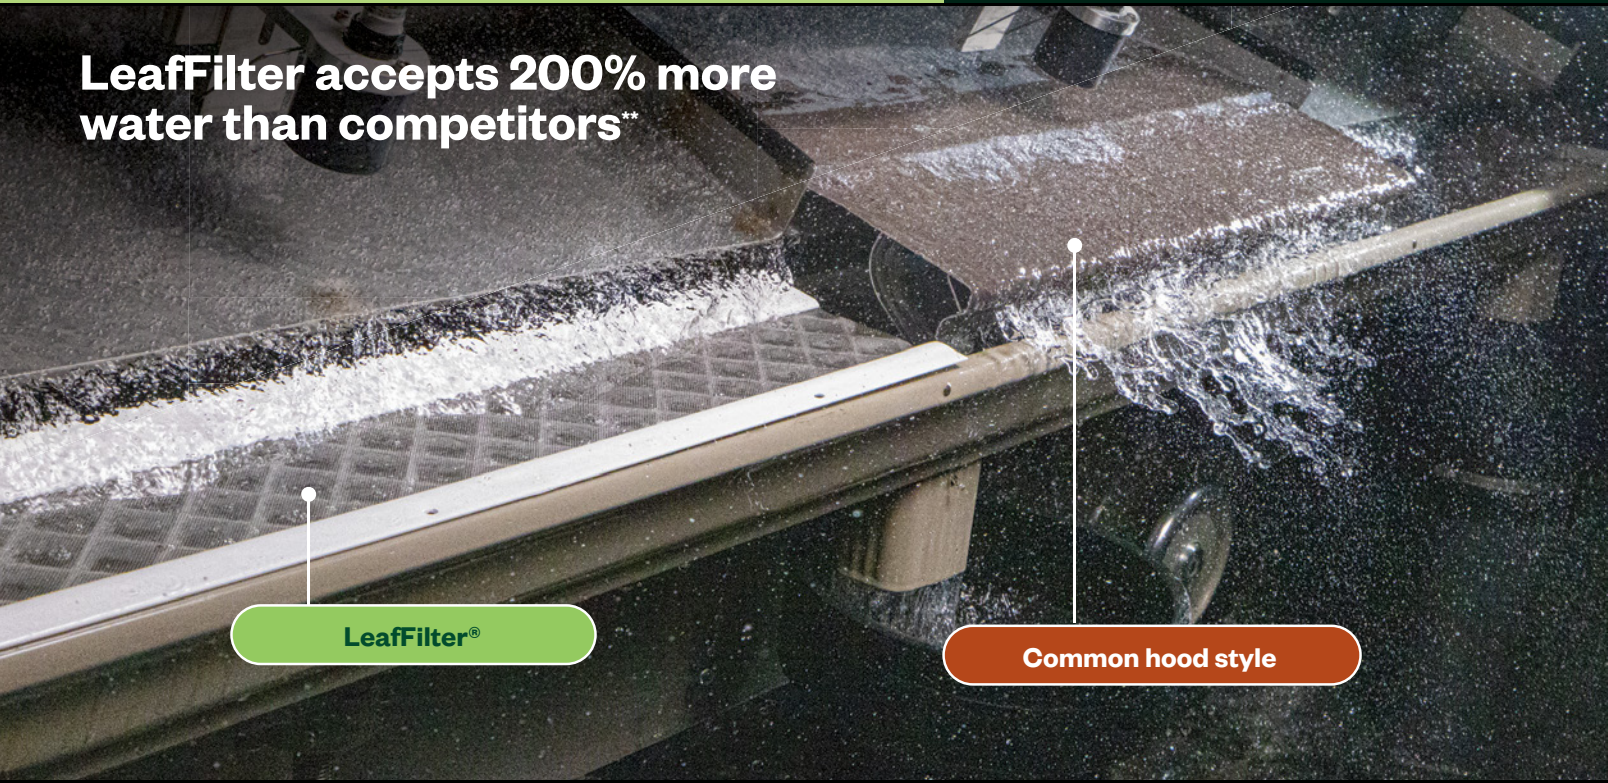

Tested and proven gutter protection.

LeafFilter accepts 200% more water than competitors**

LeafFilter®

Common hood style

LeafFilter® is built differently

LeafFilter®

Filters 14+ gallons of water per minute

Does not disturb your shingles

Added to your existing gutter system

Surgical grade micromesh

Aesthetic profile

Common hood style

Can overflow during heavy rain

Can disturb shingles / void roof warranty

New gutters required

Flimsy and cheap materials